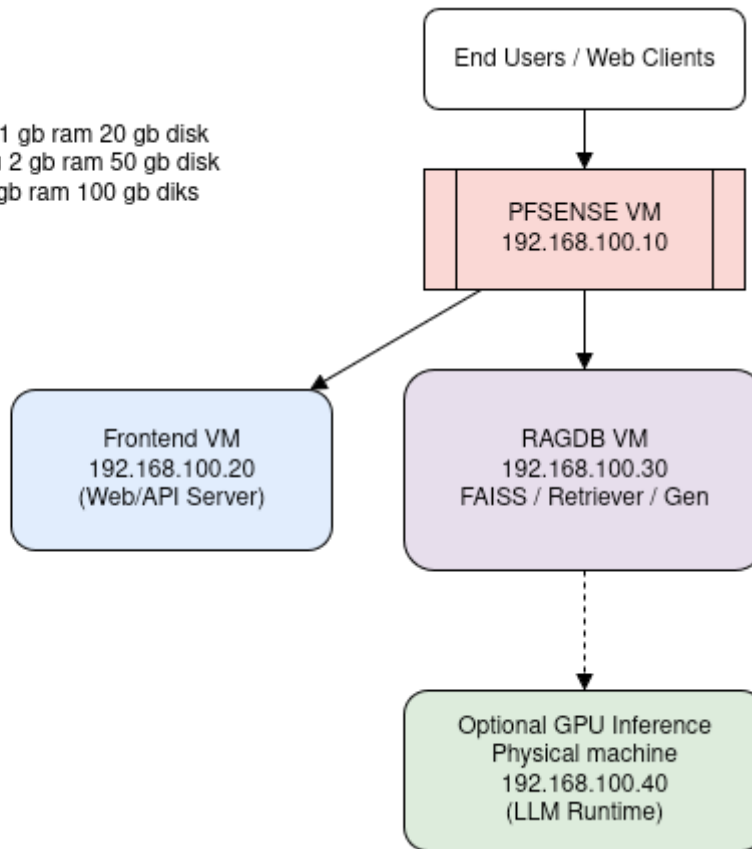

# Tasar?m

- pfsense 1 cpu 1 gb ram 20 gb disk
- Frontend 2 cpu 2 gb ram 50 gb disk
- ragdb 2 cpu 2 gb ram 100 gb disks

Revision #1

Created 2025-09-14 11:12:55 UTC by Mesut Bayrak

Updated 2025-09-14 11:13:13 UTC by Mesut Bayrak